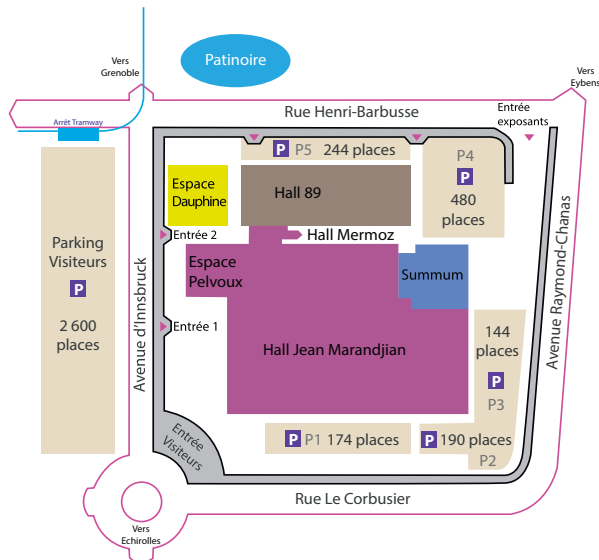

ACCESS

VISITING GRENOBLE

Alpexpo²
l'oxygène de vos événements

ALPEXPO AREA

HOW TO GET HERE

CAR:

At the heart of the first motorway network in France, Grenoble is particularly easy to access:

- From Valence: 80km (A49) • From Lyon: 100km (A48)
 - From Geneva: 120km (A41) • From Marseille: 300km (A7)
- ALPEXPO is located right near Exit 6 on the A41 to Chambéry/Geneva

Info : www.infotraffic.com / www.autoroute.fr

PUBLIC TRANSPORT:

With 4 tram and 23 bus lines as well as 4 night shuttle buses, Grenoble has an efficient public transport network.

Alpexpo is directly connected to the city center and the station through Tram line A (stop « Pôle Sud Alpexpo ») and Bus line 13 (stop « Alpexpo »)

CAR PARKS AROUND ALPEXPO

About 1200 parking spaces are available directly nearby :

- P1 : 174 spaces
- P2 : 190 spaces
- P3 : 144 spaces
- P4 : 480 spaces
- P5 : 244 spaces

In addition, about 10 car parks are available in the Grenoble Area.