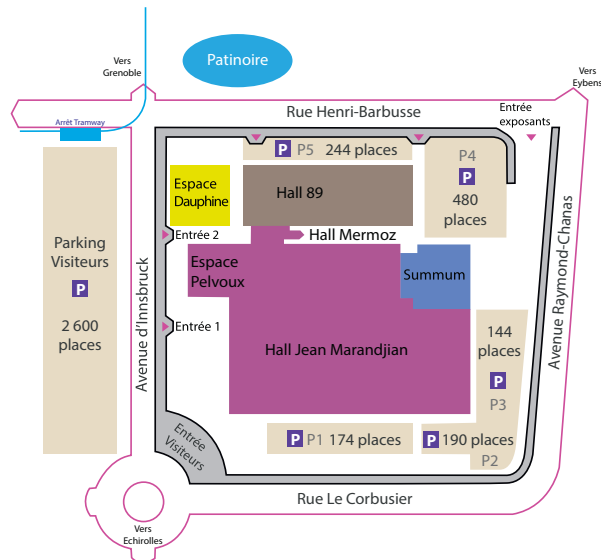

ACCESS

VISITING GRENOBLE

Alpexpo²
l'oxygène de vos événements

ALPEXPO AREA

HOW TO GET HERE

CAR:

At the heart of the first motorway network in France, Grenoble is particularly easy to access:

- From Valence: 80km (A49) • From Lyon: 100km (A48)
 - From Geneva: 120km (A41) • From Marseille: 300km (A7)
- ALPEXPO is located right near Exit 6 on the A41 to Chambéry/Geneva

Info : www.infotrafic.com / www.autoroute.fr

PUBLIC TRANSPORT:

With 4 tram and 23 bus lines as well as 4 night shuttle buses, Grenoble has an efficient public transport network.

Alpexpo is directly connected to the city center and the station through Tram line A (stop « Pôle Sud Alpexpo ») and Bus line 13 (stop « Alpexpo »)

CAR PARKS AROUND ALPEXPO

About 1200 parking spaces are available directly nearby :

- P1 : 174 spaces
- P2 : 190 spaces
- P3 : 144 spaces
- P4 : 480 spaces
- P5 : 244 spaces

In addition, about 10 car parks are available in the Grenoble Area.