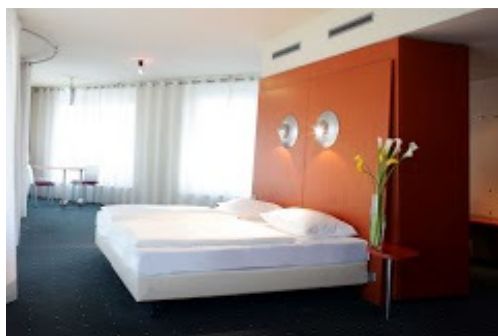

Distances:

- Conference venue: 0.3 km
- Airport: 8 km
- Motorway: 5 km
- Dresden Main station: 1 km
- Public transportation system: 0,1 km