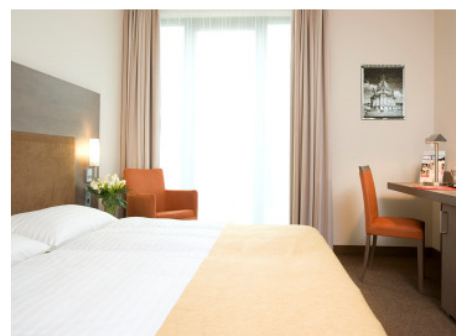

InterCityHotel Dresden***

The InterCityHotel Dresden is located directly at Dresden Main Station, within walking distance to the city centre and its main shopping facilities. This modern business-class hotel offers all required hotel amenities for business and leisure travelers in a comfortable atmosphere. All of the 162 rooms are furthermore equipped with soundproofed windows. WiFi is available in the hotel lobby. As a special benefit for every hotel guest, the use of the local public transport system for the duration of the stay is included in the price of the room.

Prices: single room: 83.00 €, double room: 99.00 €

Address: Wiener Platz 8, 01069 Dresden, Germany

<http://www.intercityhotel.com/de/Dresden/>

Distances:

- Conference venue: 2.5 km
- Airport: 10 km
- Motorway: 7 km
- Dresden Main station: 0.1 km
- Public transportation system: 10 m