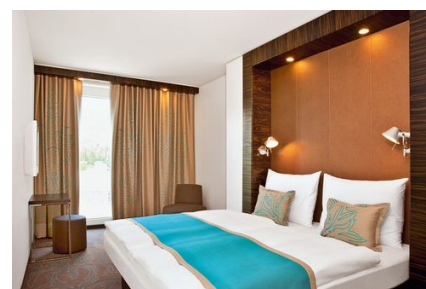

Distances:

- Conference venue: 0.7 km
- Airport: 10 km
- Motorway: 6 km
- Dresden Main station: 1.5 km
- Public transportation system: 10 m